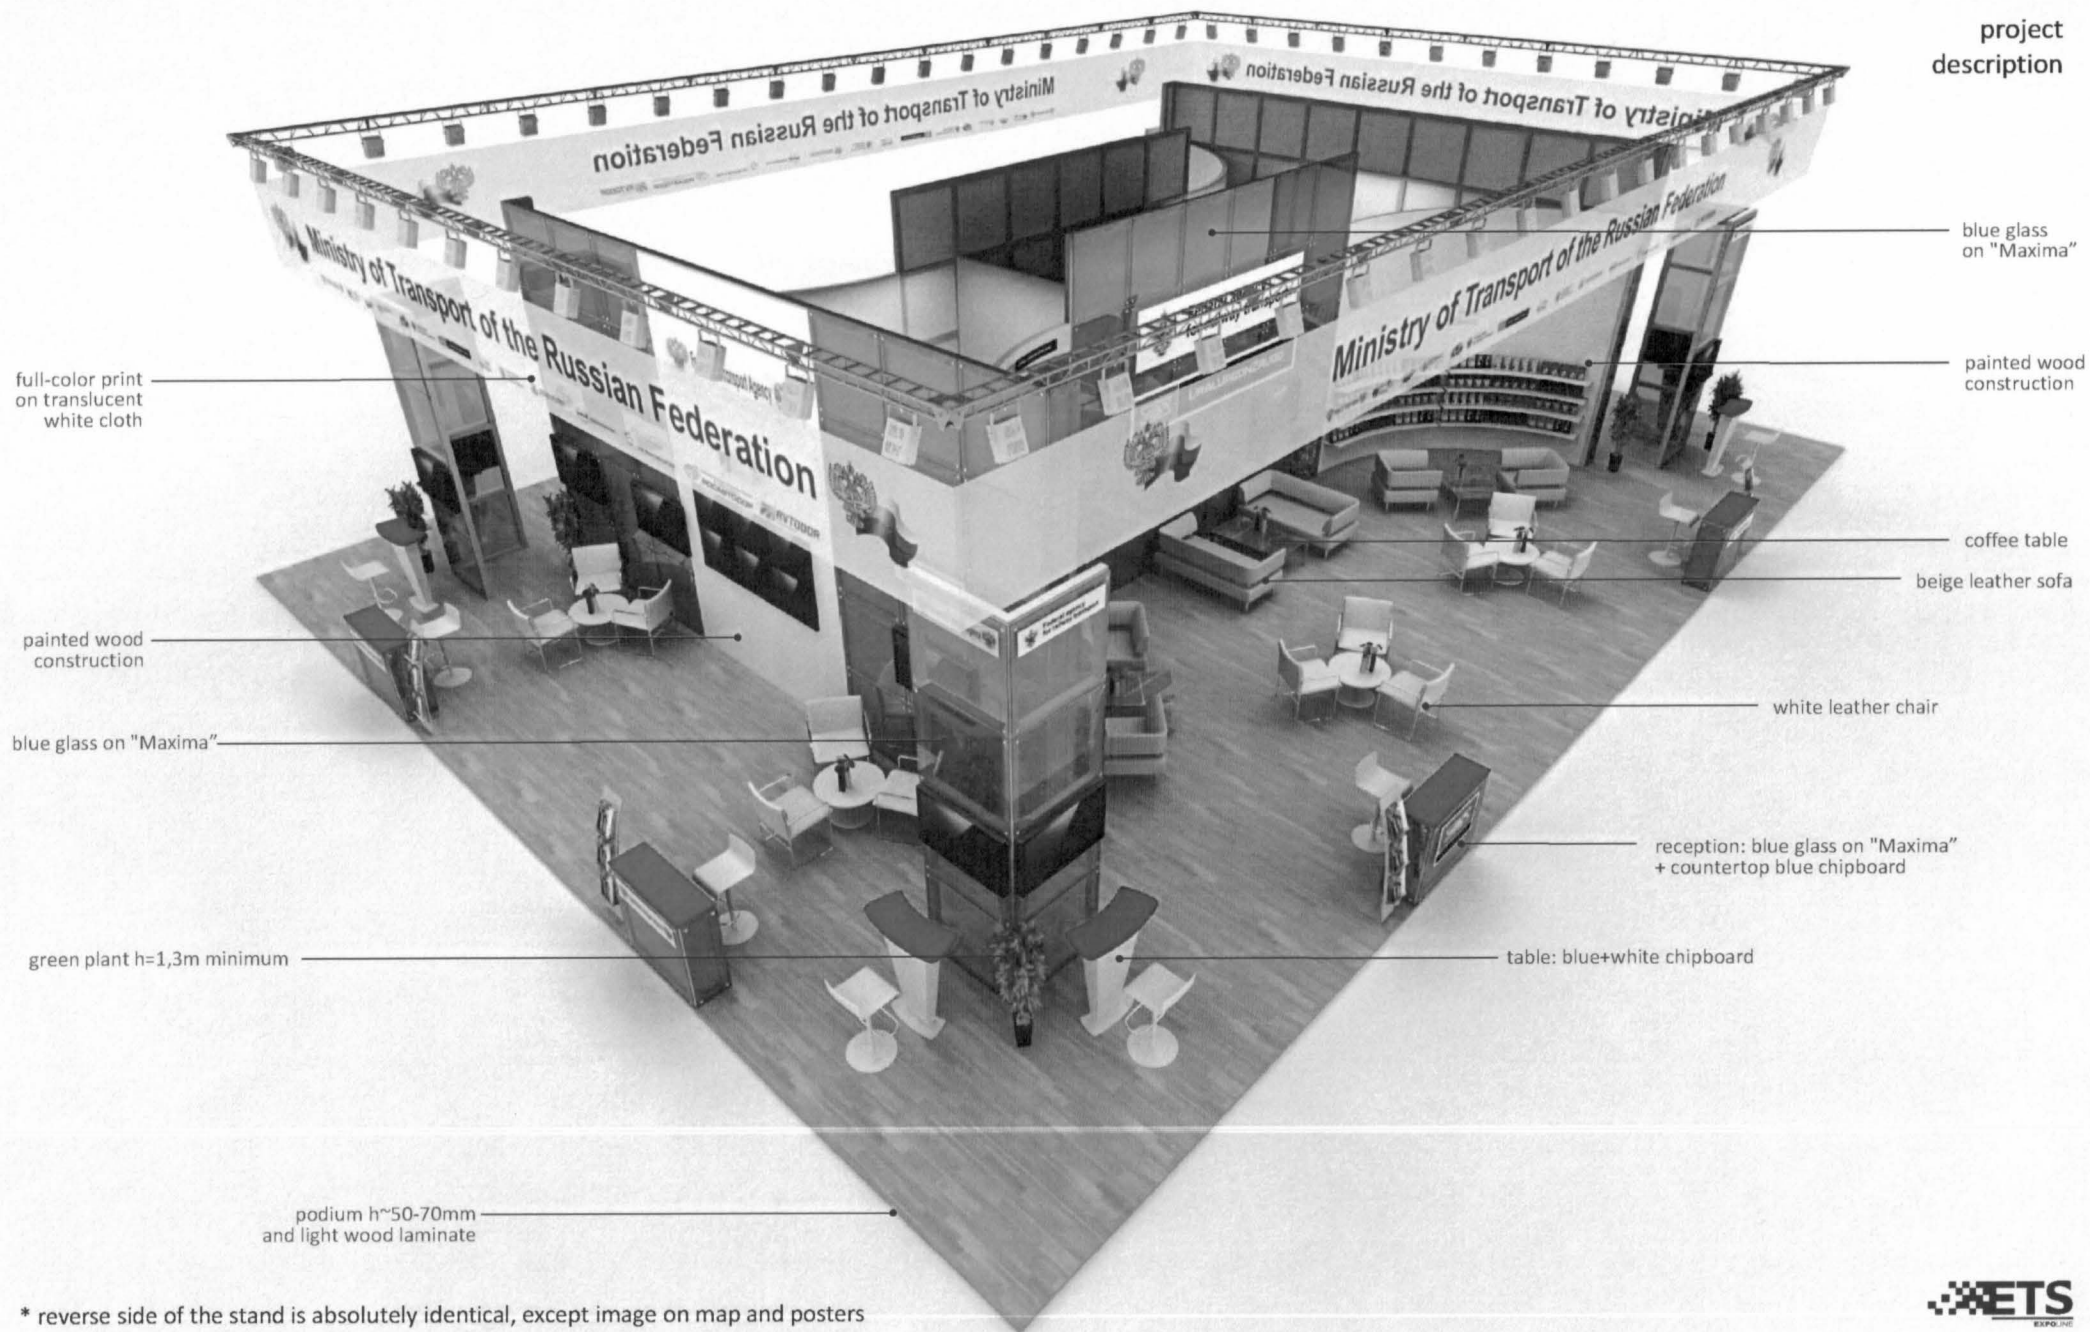

МИНИСТЕРСТВО ТРАНСПОРТА
РОССИЙСКОЙ ФЕДЕРАЦИИ

project
description

full-color print
on translucent
white cloth

painted wood
construction

blue glass on "Maxima"

green plant h=1,3m minimum

podium h~50-70mm
and light wood laminate

blue glass
on "Maxima"

painted wood
construction

coffee table

beige leather sofa

white leather chair

reception: blue glass on "Maxima"
+ countertop blue chipboard

table: blue+white chipboard

* reverse side of the stand is absolutely identical, except image on map and posters