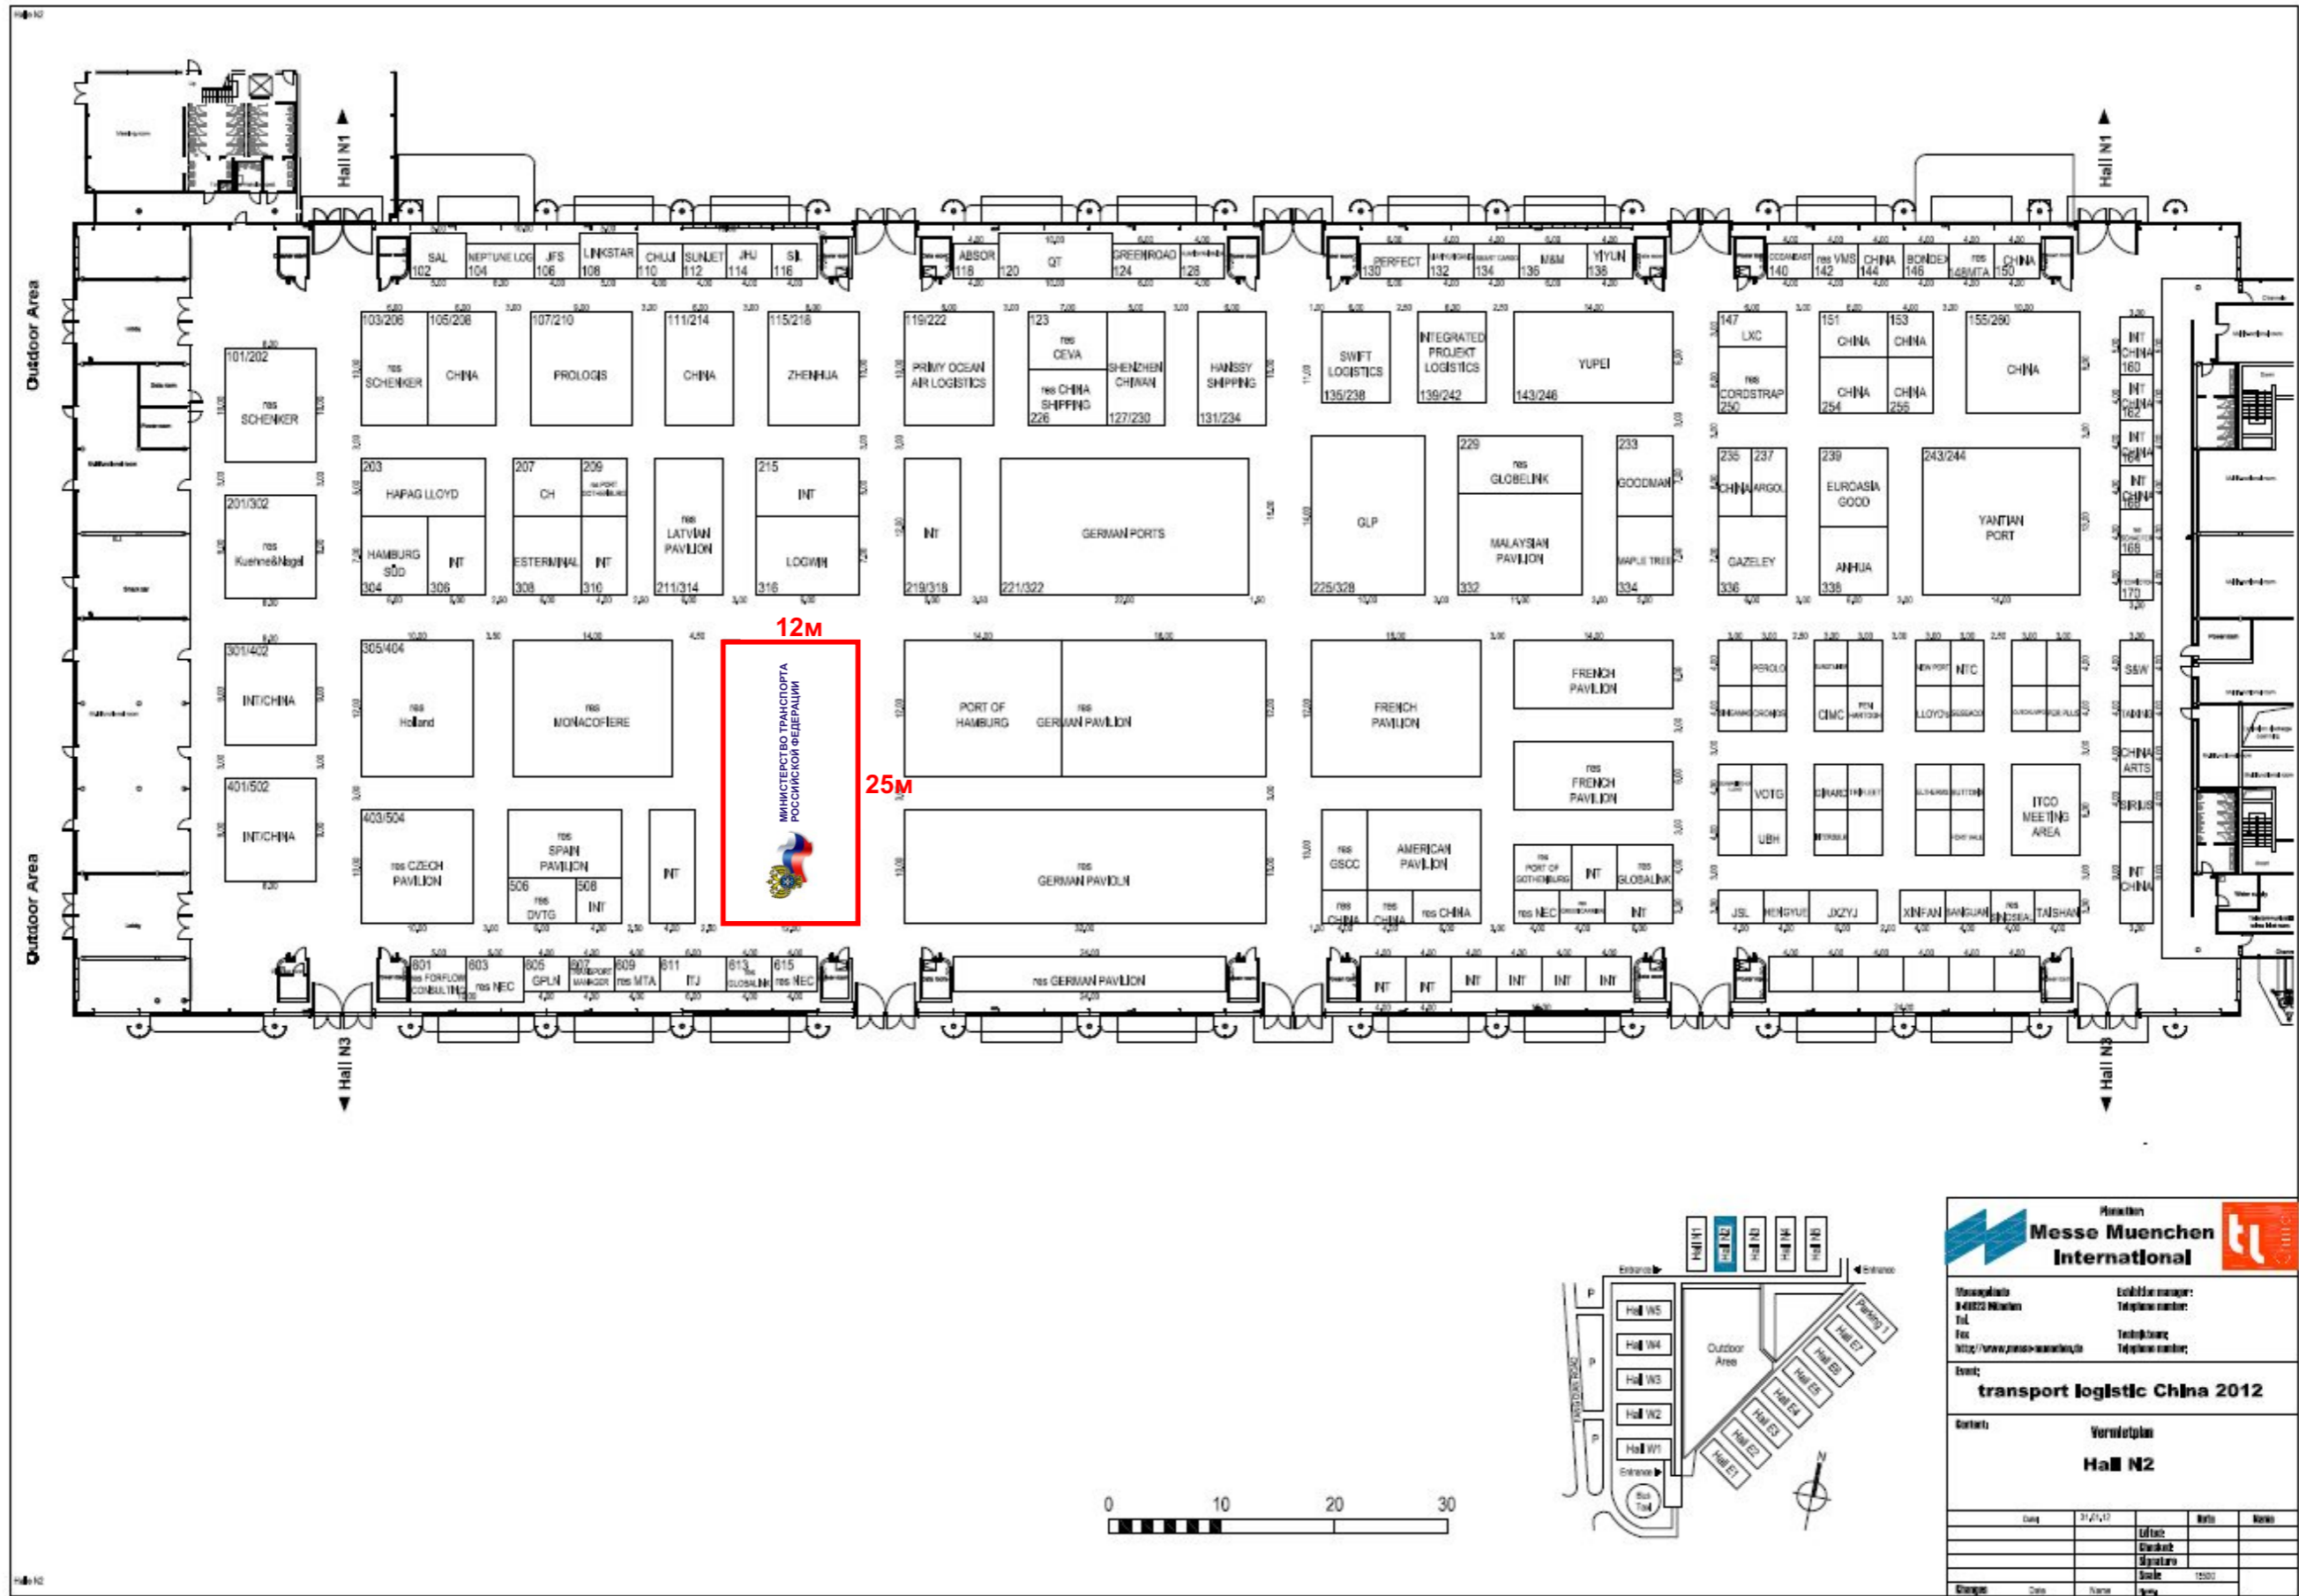

**МИНИСТЕРСТВО ТРАНСПОРТА
РОССИЙСКОЙ ФЕДЕРАЦИИ**

exhibition stand 300sq.m

March 5-7 June 2012
China, Shanghai,
New International Expo Centre,
stand 315/522

location of stand

Messeplatz 40322 München Tel. Fax http://www.messe-muenchen.de	Exhibition manager: Telephone number: Fax: Telephone number:
Event: transport logistic China 2012	
Contract: Vormitteln Hall N2	
Date	31/10/12
Office	
Contract	
Signature	
Scale	1:500
Change	Date Name

height plan

description of stand

* reverse side of stand is identical, except LCDs, posters & logos