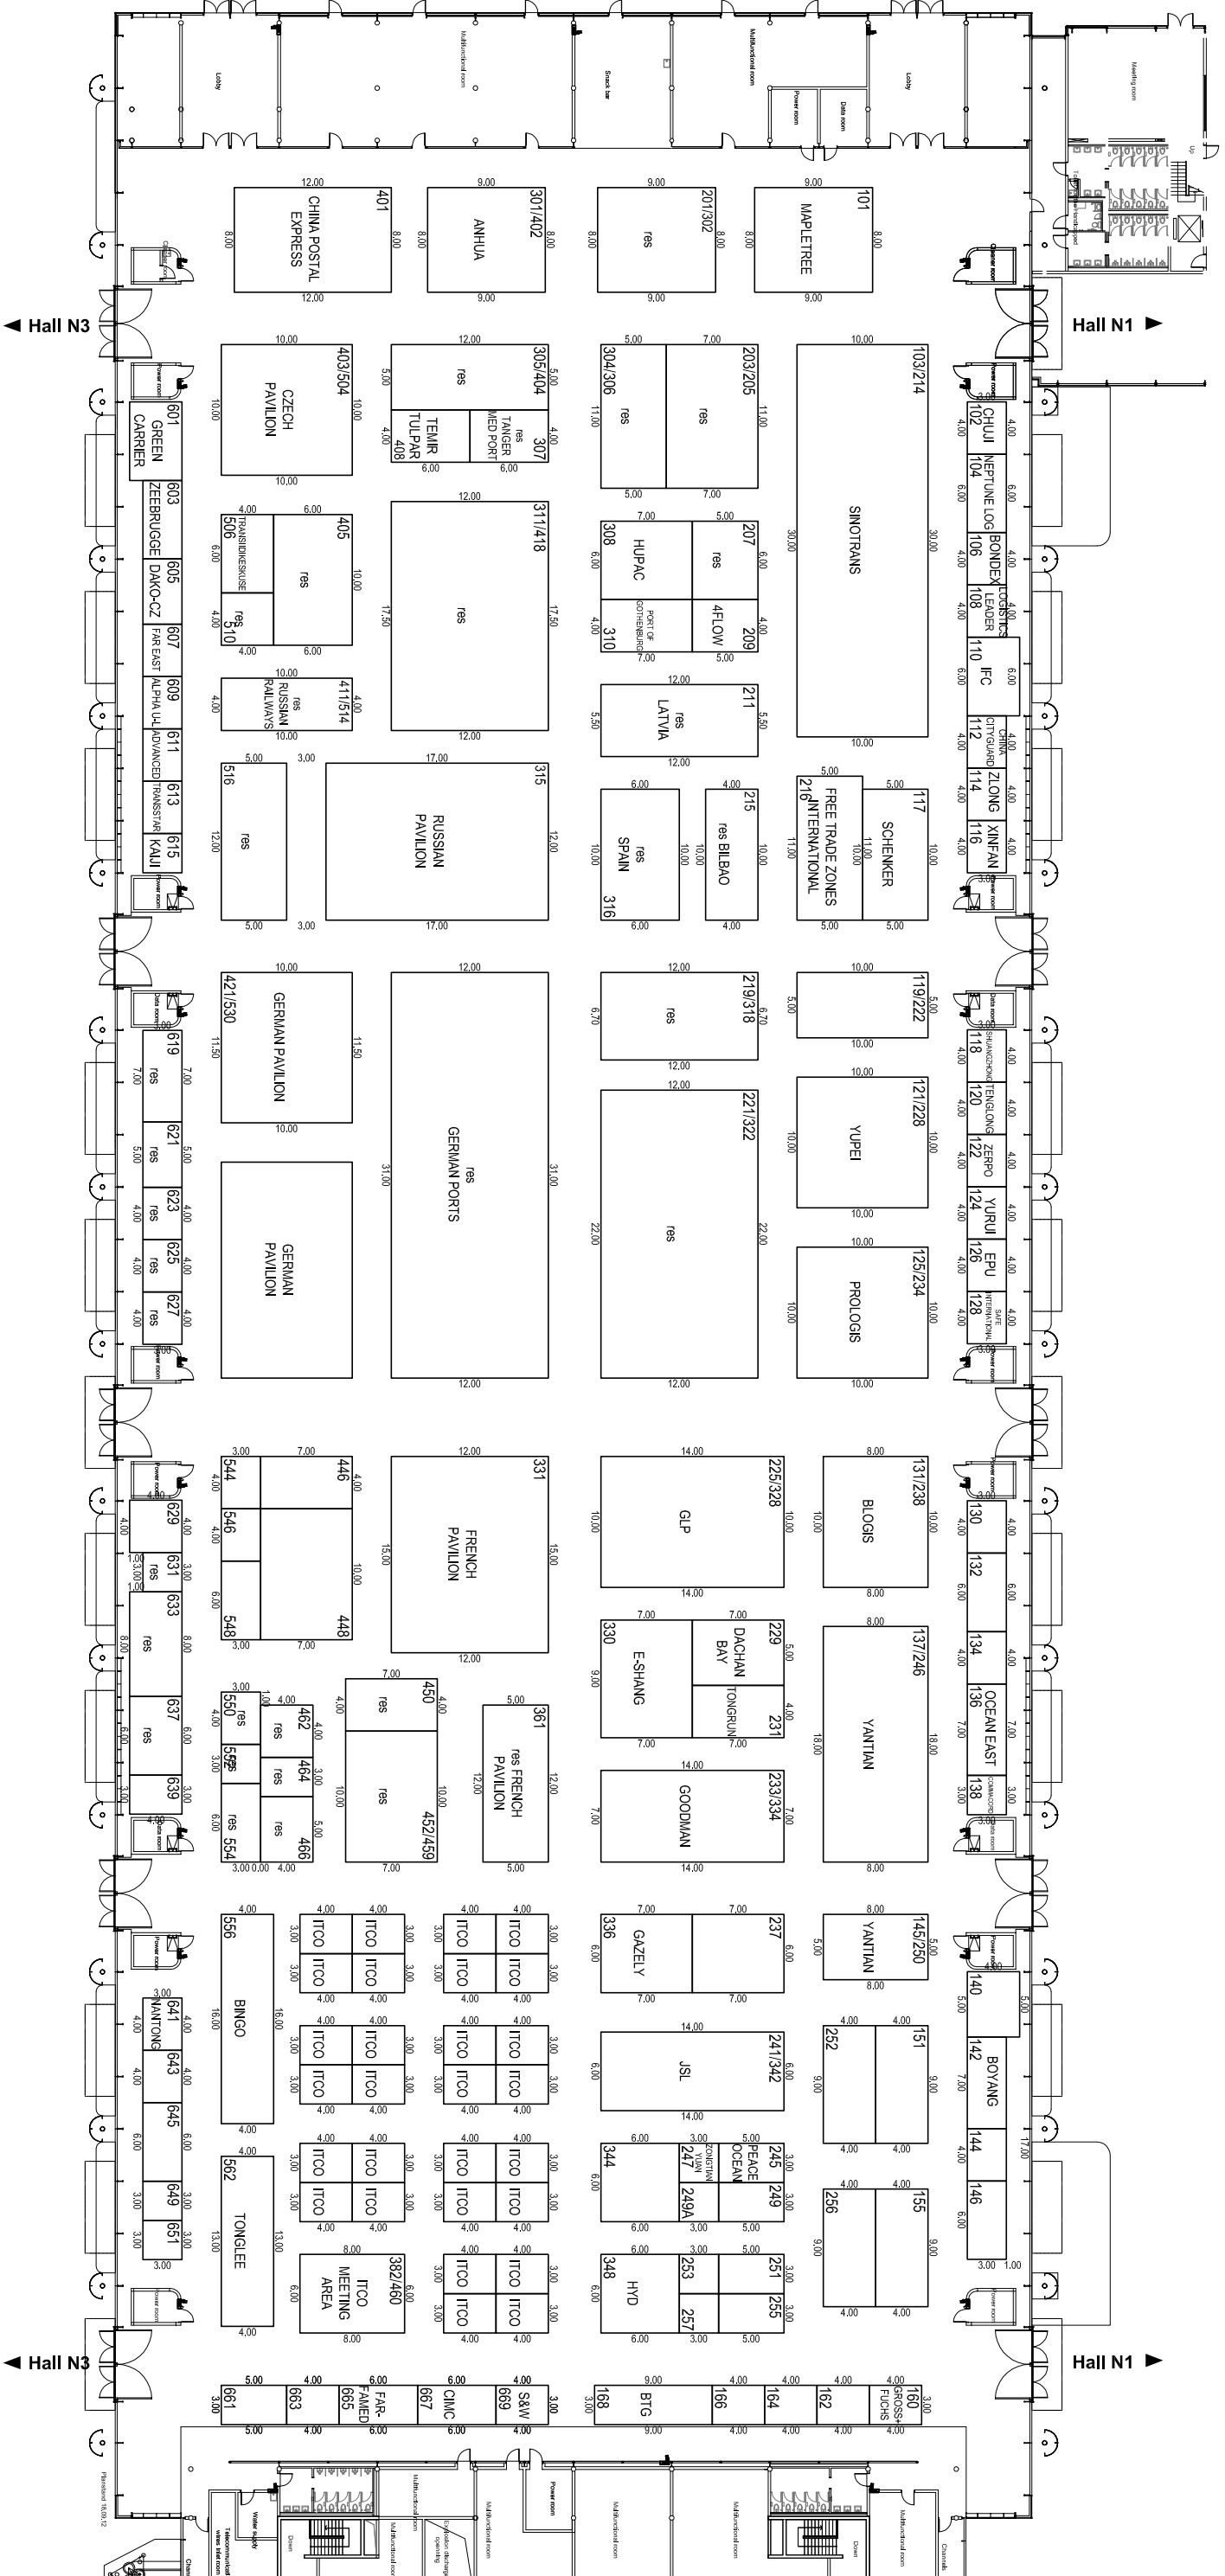

Outdoor Area

Outdoor Area

Messe Muenchen International
 Partner:

transport logistic China 2014
 Content: **Vermitteln Hall N2**
 Messe Muenchen
 Exhibition manager: P-H223 München
 Telephone number: Tel.
 Fax: <http://www.messe-muenchen.de>
 Trade fair: **transport logistic**
 Telephone number: **China**

Date:	14.02.14	Print:	8/10	Name:	
Entered:		Checked:		Scale:	1:500
Signature:		Scale:		Name:	
Changes:		Date:		Name:	