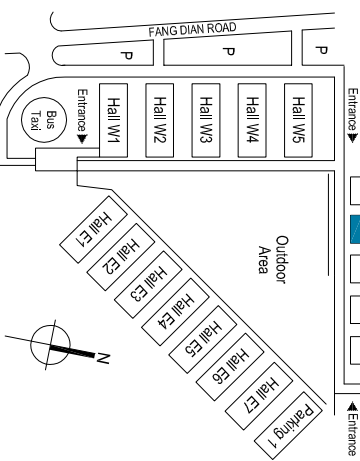

Outdoor Area

Outdoor Area

Messe Muenchen International
 Partner:

transport logistic China 2014
 Content: **Vermitteln Hall N2**
 Messe Muenchen
 Exhibition manager: P-H223 München
 Telephone number: Tel.
 Fax: <http://www.messe-muenchen.de>
 Trade fair: **transport logistic**
 Telephone number: **China**